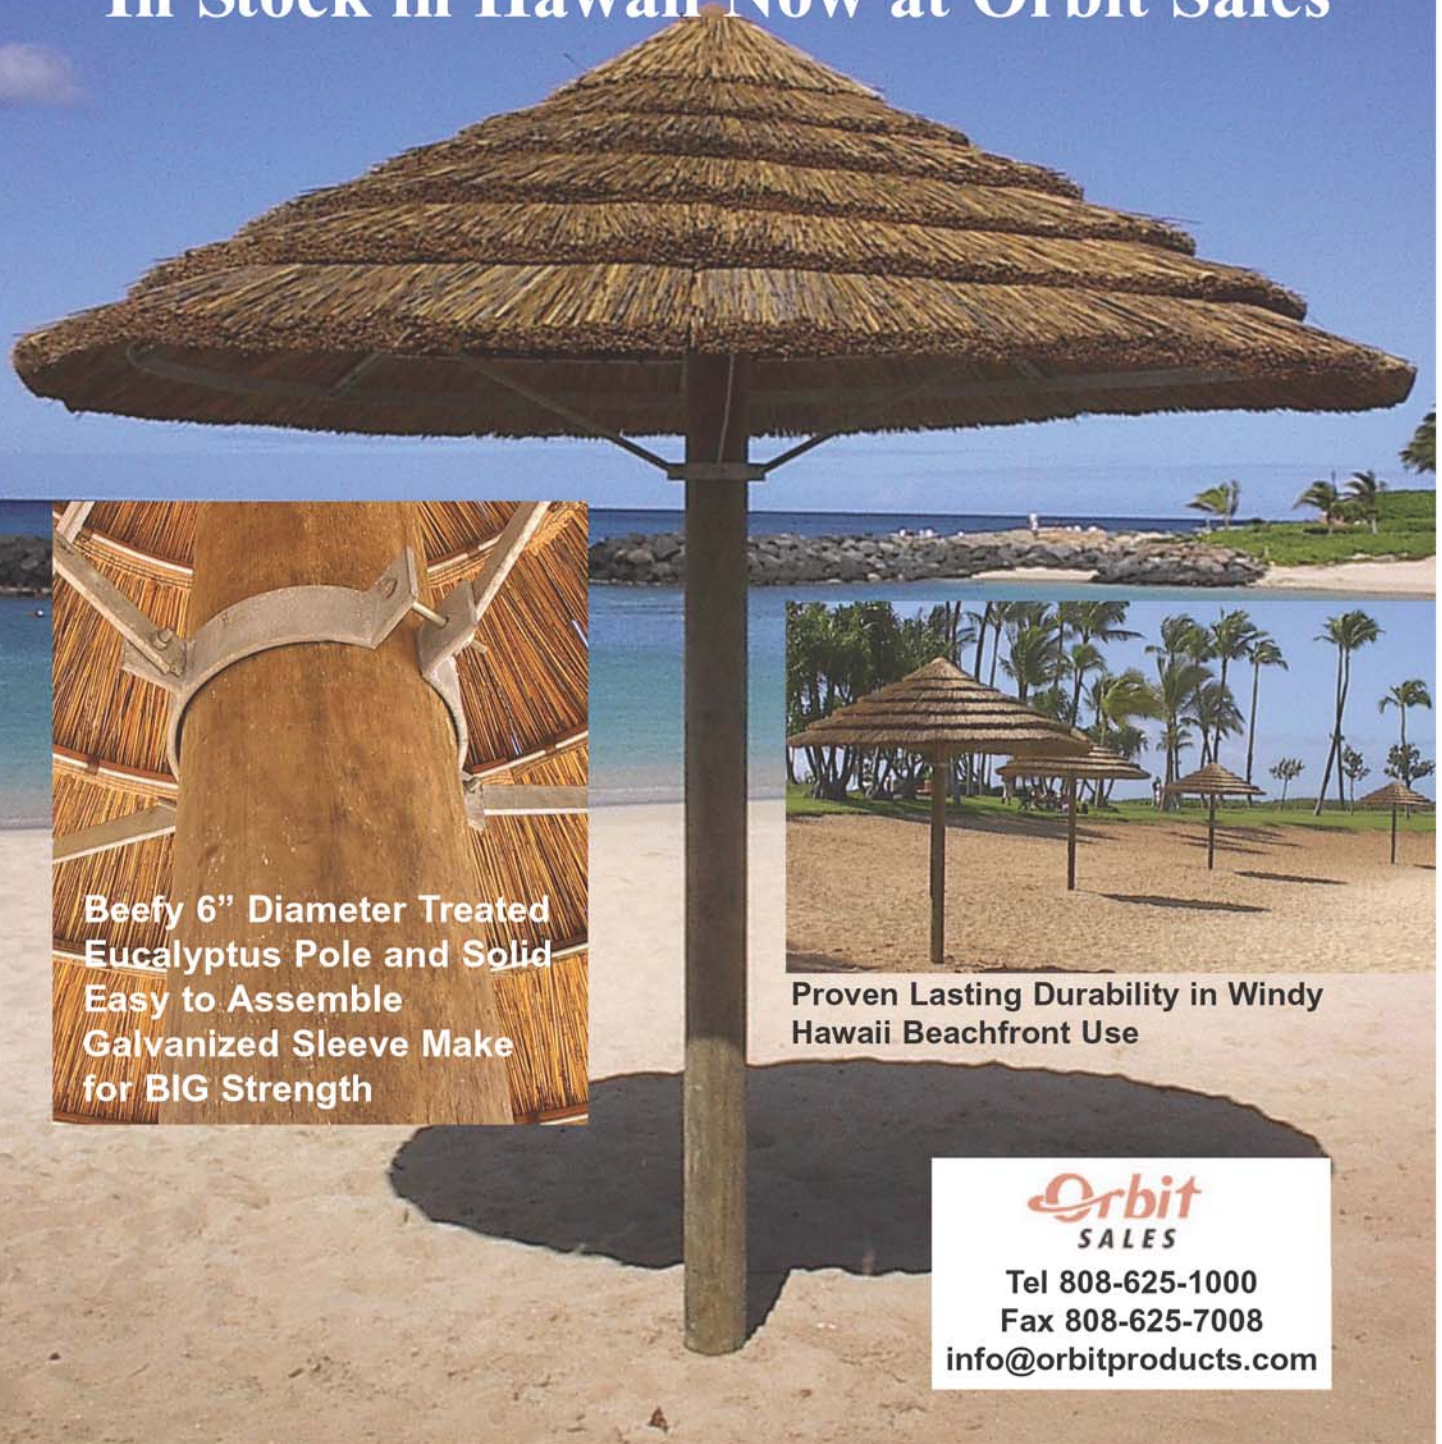

Big Wind? No Problem!

- Sturdy, Treated 6 Inch Diameter Eucalyptus Poles - Nearly 12ft Long for Deep Burying Strength
- Weather Resistant Galvanized Steel Quadrant Frames Bolt Together For Maximum Durability
- Heavy Duty Galvanized Collar Fits Around Pole and Secures Stabilizing Arms
- Thatch Panels Made of Strong Reeds Secured by Flexible Polyurethane Backing
- 11 ft Diameter Thatch Canopy Provides Cooler Shade than Canvas Umbrellas

In Stock in Hawaii Now at Orbit Sales

Beefy 6" Diameter Treated Eucalyptus Pole and Solid Easy to Assemble Galvanized Sleeve Make for BIG Strength

Proven Lasting Durability in Windy Hawaii Beachfront Use